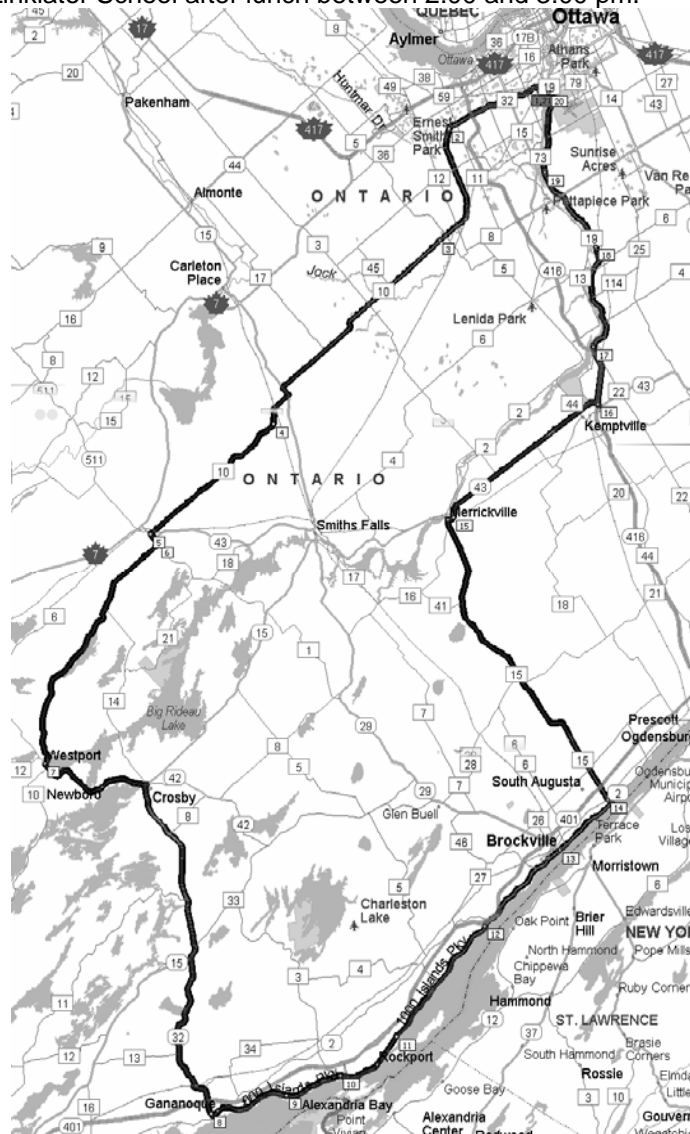

- **Maintain speed limits and safe riding/driving etiquette.**
- **Motorcycles:** Stay in a staggered formation when underway
- This year there are no “groups” pre-arranged, but if you wish to run with your friends, please organize the group in the registration staging area.
- The recommended route is provided, but you can find your own way, at your own pace. Note that the poker card checkpoints are only open during the specified periods.
- The morning ends in Gananoque, where you'll have lunch wherever you choose. Please check out from the parking lot beside the Linklater School after lunch between 2:00 and 3:00 pm.

RATTLE THEM BONES TOUR

FOR CHIROPRACTIC RESEARCH JUNE 4, 2005

Km	DRIVING INSTRUCTIONS
0.0	Get 1st Poker card Exit right (east) from Good Time Centre at 450 Hunt Club Rd
0.2	Make three RIGHT turns around the block to get to Merivale Northbound and then immediately turn LEFT onto Hunt Club Rd (heading west)
10.1	Turn LEFT (South) onto RR-59 [Richmond Rd]
15.0	Continuing on Richmond Rd (South) the road becomes RR-10
24.3	Pass through Richmond, stay on County Road 10 [Perth St] (South-West)
38.2	Continue (South) on CR-10 to HWY 15
48.4	Turn LEFT (South-East) onto HWY-15 at Franktown
49.4	Turn RIGHT (South-West) onto County Road 10
78.3	Entering Perth
78.5	In Perth turn Left on Gore St (second stop sign)
80.1	At Shell Station turn RIGHT (west) on County Road 10
102.6	Entering Westport, turn Left on Concession St CHECKPOINT at Westport ESSO on LEFT. OPEN 10:30-11:30 am ONLY! Get 2nd Poker card
102.7	On passing through Westport, Concession St becomes HWY42 (North-East)
116.3	At Crosby, turn RIGHT (South-West) onto HWY-15
137.0	WATCH for this turn! Turn LEFT (South-East) onto HWY-32 to go to Gananoque
156.6	Entering Gananoque under sign, watch for Linklater school on right CHECKPOINT is the parking lot beside the Linklater school Get 3rd Poker card OPEN 12:00-1:00 pm ONLY! Break for lunch between checking in and checking out Return to CHECKPOINT beside the Linklater school Get 4th poker card OPEN 2:00-3:00 pm ONLY!
157.0	Turn LEFT (North-East) onto HWY-2 (the main street)
159.0	Turn RIGHT (East) onto 1000 Islands Pkwy
197.0	At end of the PKWY, bear RIGHT (East) onto HWY-401 [Macdonald-Cartier]
198.9	Turn RIGHT (East) onto HWY-2, pass through downtown Brockville and continue eastward through the town and out the east side
216.2	At Church St, turn LEFT toward South Augusta (going North) County Rd 15
254.4	Enter Merrickville, Turn RIGHT (East) onto HWY-43
255.0	In Merrickville, stay on HWY-43 (North-East) CHECKPOINT is in a small parking lot on the right side of the road approximately .7 km from town centre at corner of Charlotte St OPEN 3:00-4:00 pm ONLY! Get 5th Poker Card
275.9	Continue on HWY43 East, past Kemptville, turn LEFT (North) onto HWY416
282.0	Exit 416 on Rideau Road, turning RIGHT (east) to go toward Manotick
305.1	Pass through Manotick, stay on RR-19 [River Rd] (North)
314.0	Turn LEFT (West) onto RR-32 [Hunt Club Rd]
317.2	Arrive at Good Time Centre, 450 Hunt Club Rd. You may buy poker cards at the reception. Thanks for participating!